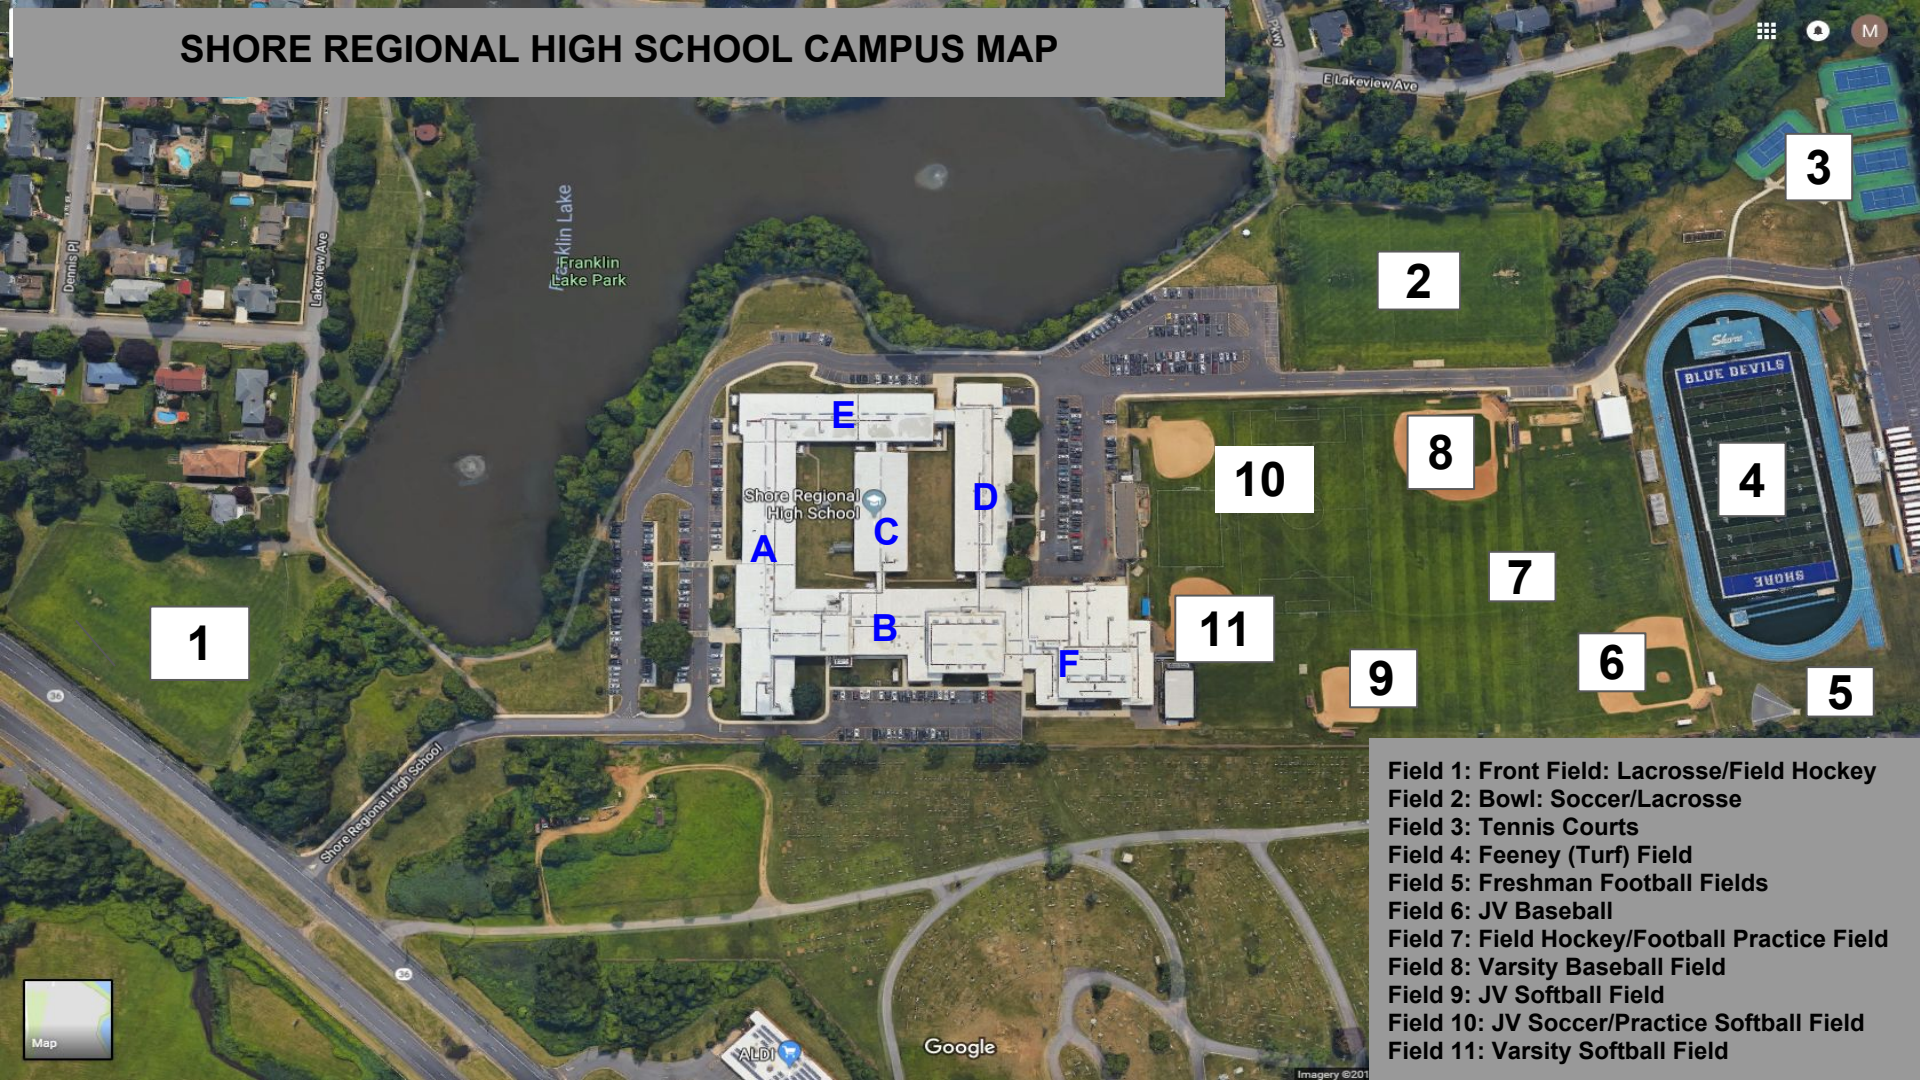

SHORE REGIONAL HIGH SCHOOL CAMPUS MAP

- Field 1: Front Field: Lacrosse/Field Hockey
- Field 2: Bowl: Soccer/Lacrosse
- Field 3: Tennis Courts
- Field 4: Feeney (Turf) Field
- Field 5: Freshman Football Fields
- Field 6: JV Baseball
- Field 7: Field Hockey/Football Practice Field
- Field 8: Varsity Baseball Field
- Field 9: JV Softball Field
- Field 10: JV Soccer/Practice Softball Field
- Field 11: Varsity Softball Field